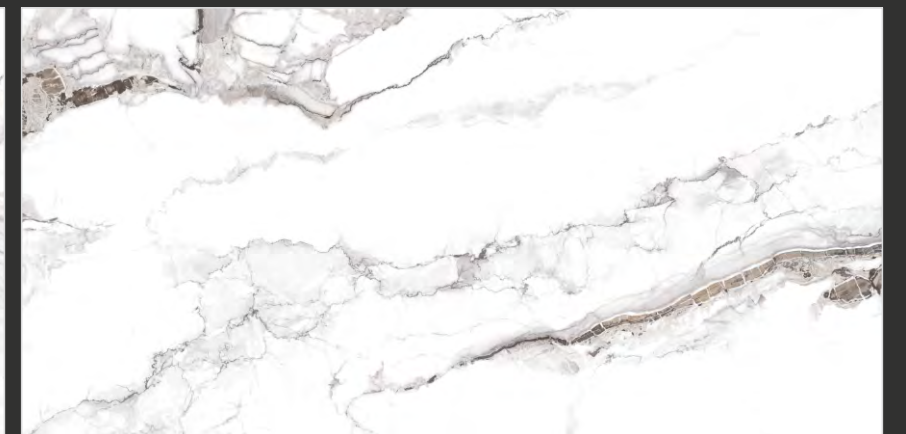

STATUARIO

— COLLECTION —

ISLAND GREY

SIZE:
**600x
1200MM**

FINISH:
GLOSSY

RANDOM:
04

360°
Scan for Virtual