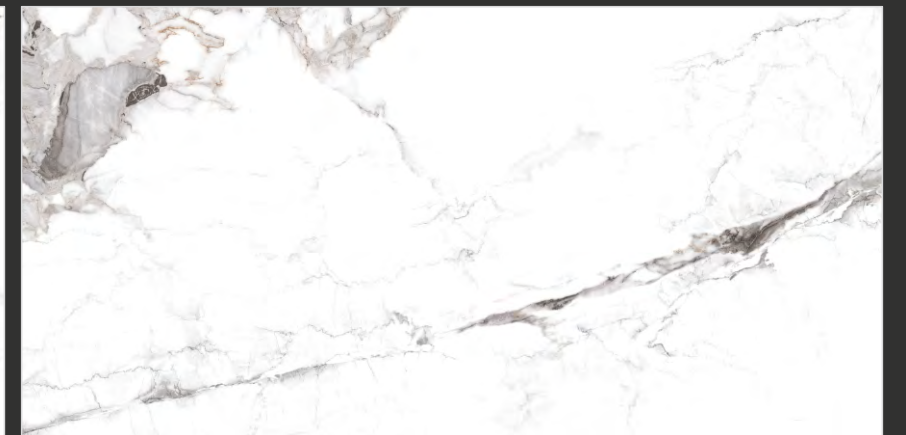

STATUARIO

— COLLECTION —

ISLAND GREY

SIZE:
**600x
1200MM**

FINISH:
GLOSSY

RANDOM:
04

360°
Scan for Virtual