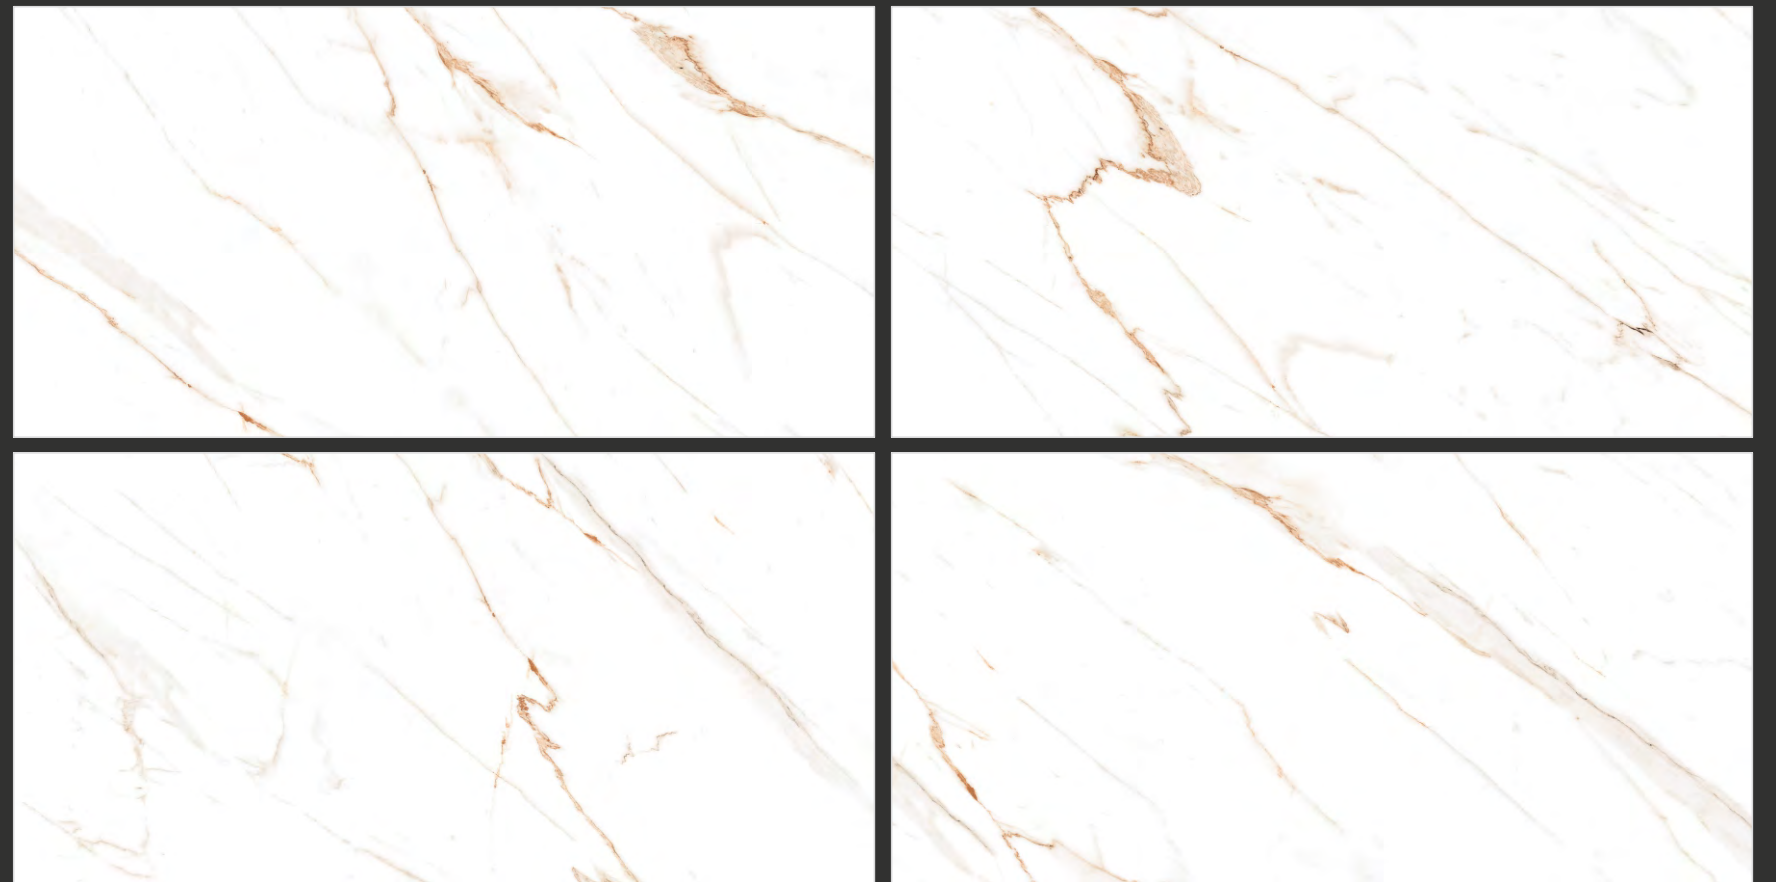

360°
Scan for Virtual

STATUARIO

— COLLECTION —

ZECOL BROWN

SIZE:
**600x
1200MM**

FINISH:
GLOSSY

RANDOM:
04

360°
Scan for Virtual