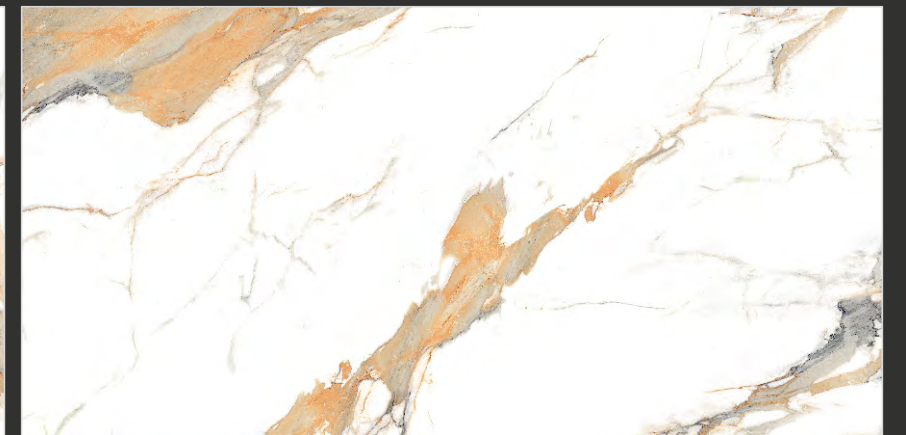

www.libertavitrified.com

STATUARIO

— COLLECTION —

ROYAL GOLD

SIZE:
**600x
1200MM**

FINISH:
GLOSSY

RANDOM:
03

360°
Scan for Virtual