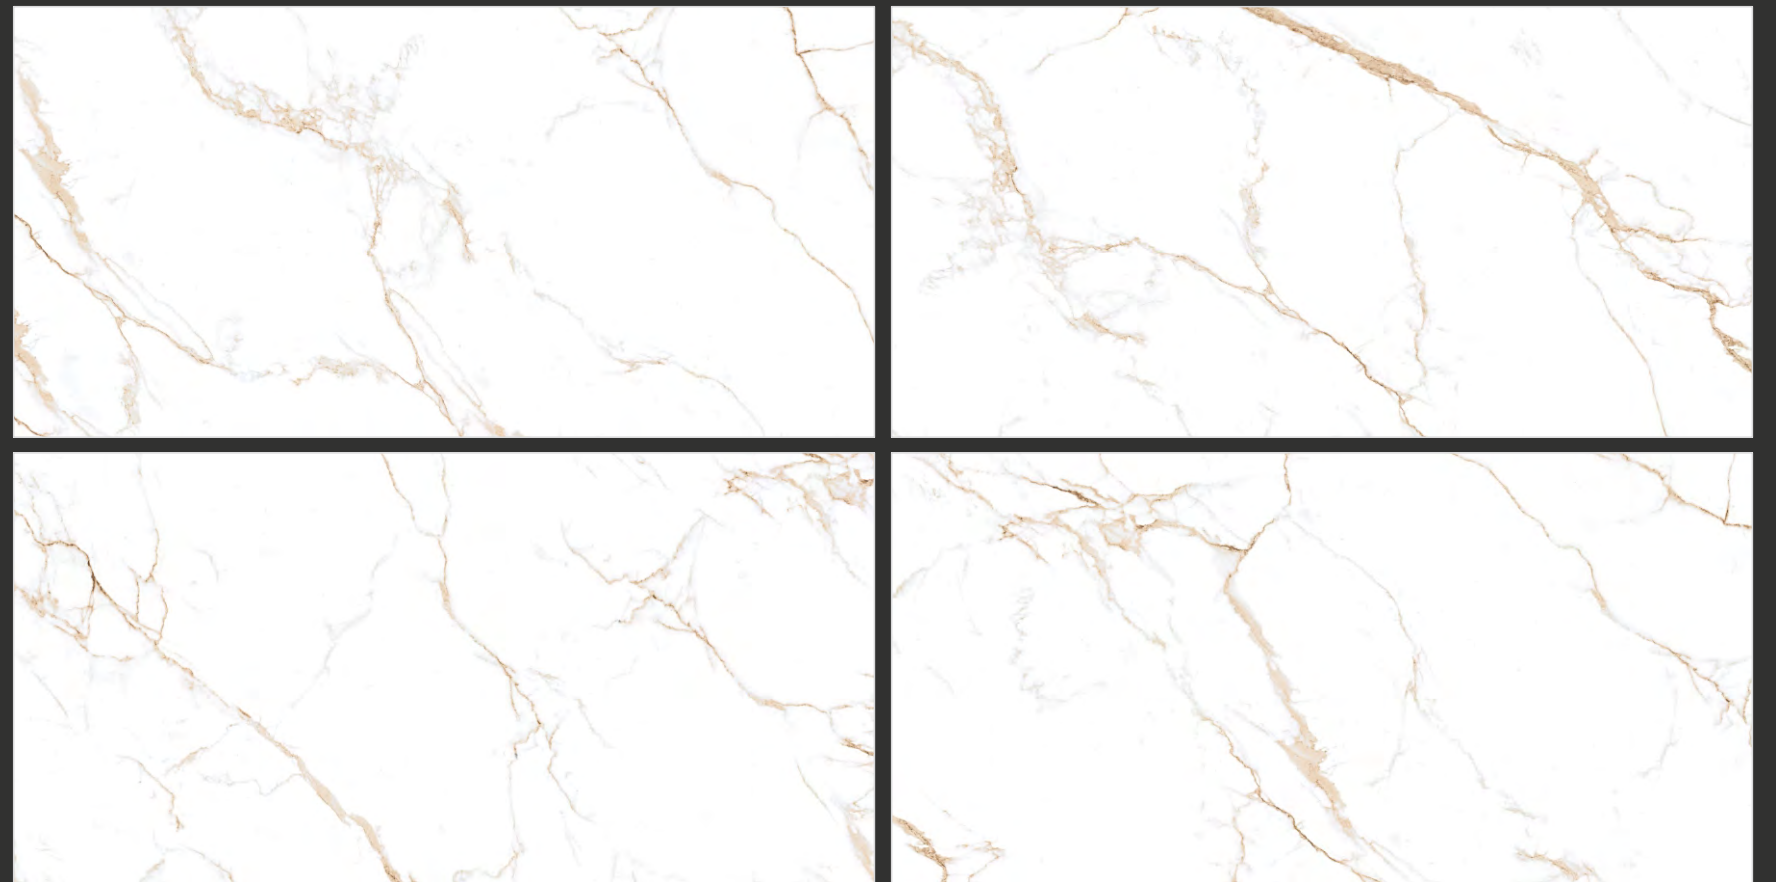

STATUARIO

— COLLECTION —

CALVIN BROWN

SIZE:
**600x
1200MM**

FINISH:
GLOSSY

RANDOM:
06

360°
Scan for Virtual