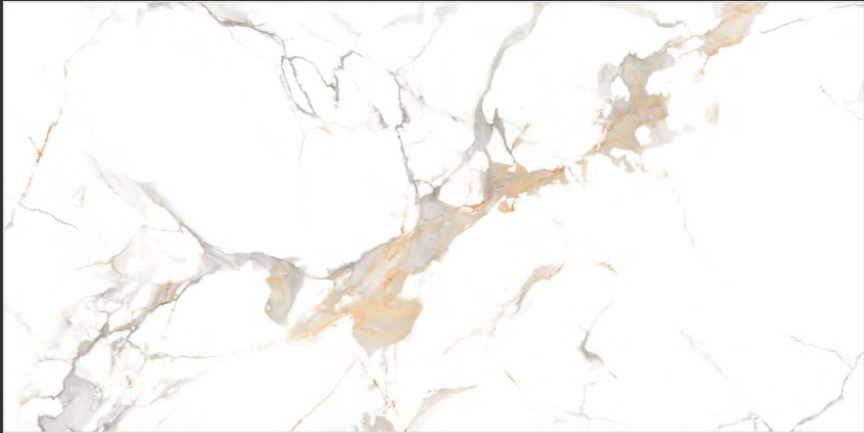

STATUARIO
— COLLECTION —

SPARKLE MULTY

SIZE:
**600x
1200MM**

FINISH:
GLOSSY

RANDOM:
04

360°
Scan for Virtual

STATUARIO

— COLLECTION —