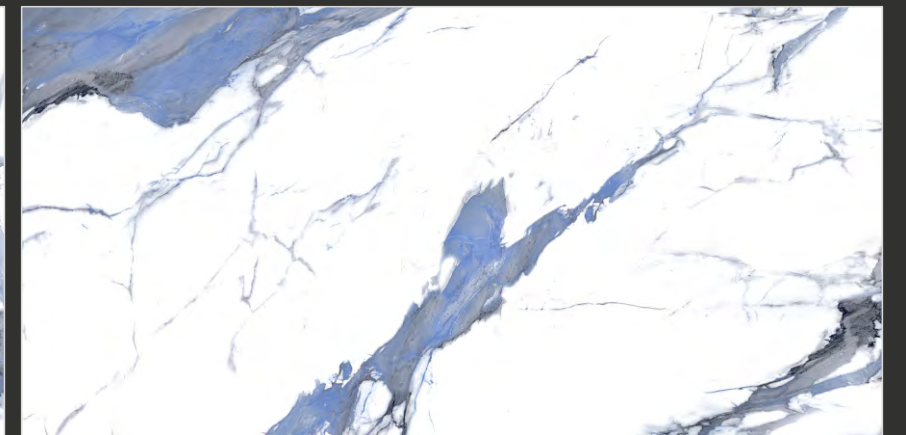

STATUARIO

— COLLECTION —

ROYAL BLUE

SIZE:
**600x
1200MM**

FINISH:
GLOSSY

RANDOM:
03

360°
Scan for Virtual

ROYAL BLUE