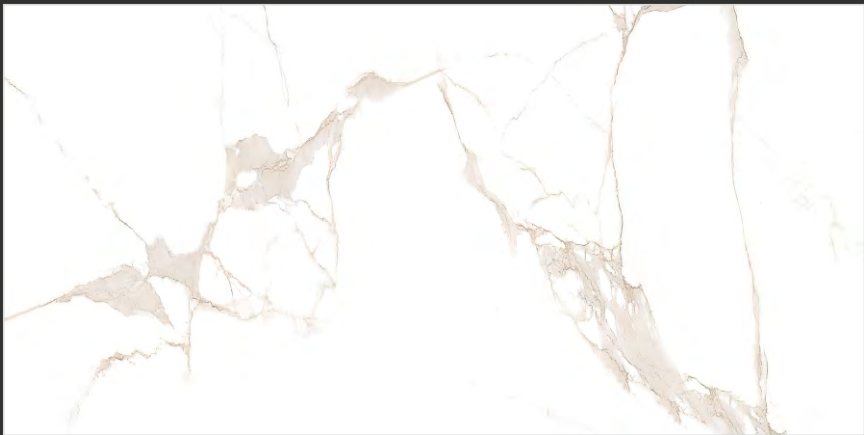

STATUARIO
— COLLECTION —

IRIS GOLD

SIZE:
**600x
1200MM**

FINISH:
GLOSSY

RANDOM:
04

360°
Scan for Virtual

STATUARIO

— COLLECTION —