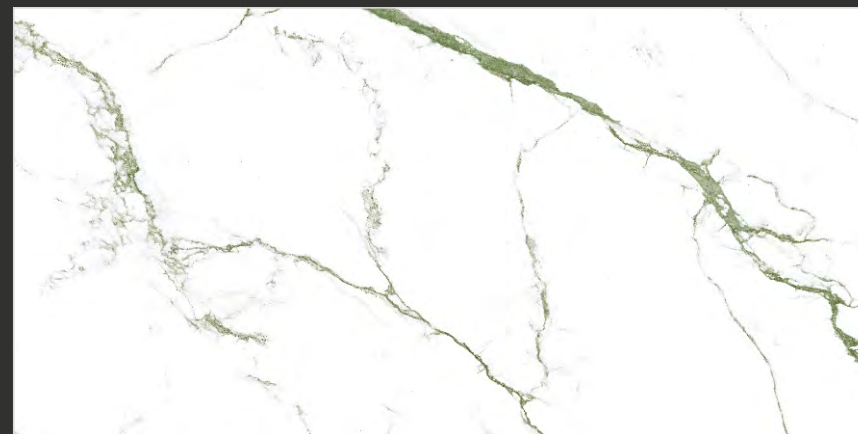

360°
Scan for Virtual

STATUARIO

— COLLECTION —

CALVIN STATUARIO

SIZE:
**600x
1200MM**

FINISH:
GLOSSY

RANDOM:
06

360°
Scan for Virtual