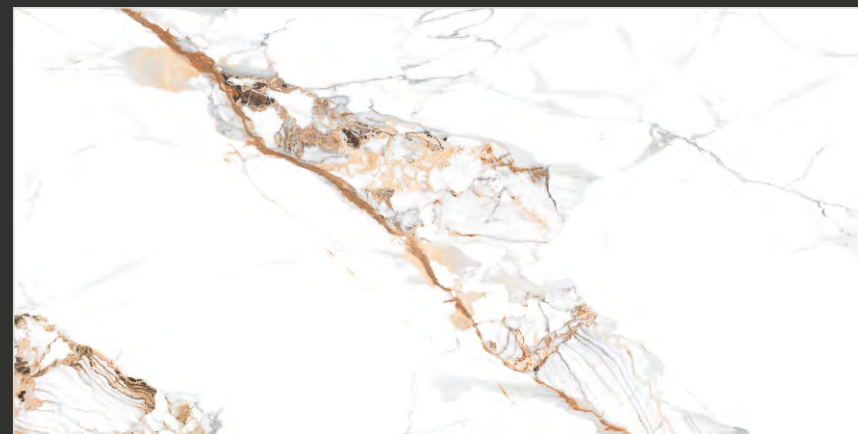

STATUARIO

— COLLECTION —

KINDER GOLD

SIZE:
**600x
1200MM**

FINISH:
GLOSSY

RANDOM:
04

360°
Scan for Virtual