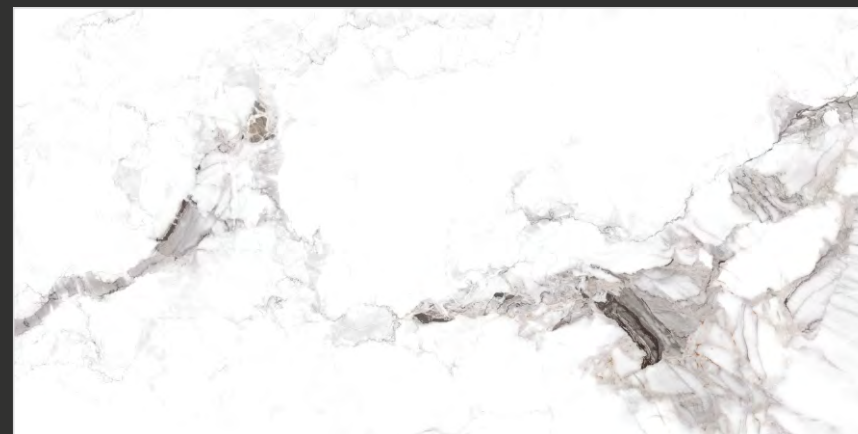

STATUARIO

— COLLECTION —

ISLAND GREY

SIZE:
**600x
1200MM**

FINISH:
GLOSSY

RANDOM:
04

360°
Scan for Virtual