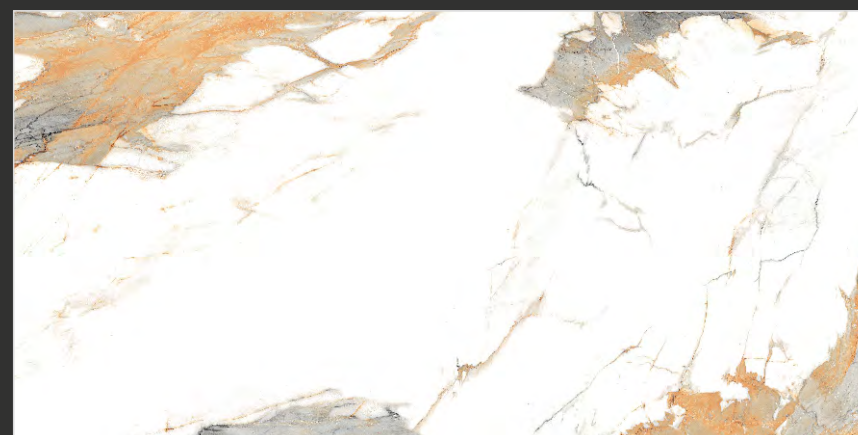

STATUARIO

— COLLECTION —

ROYAL GOLD

SIZE:
**600x
1200MM**

FINISH:
GLOSSY

RANDOM:
03

360°
Scan for Virtual