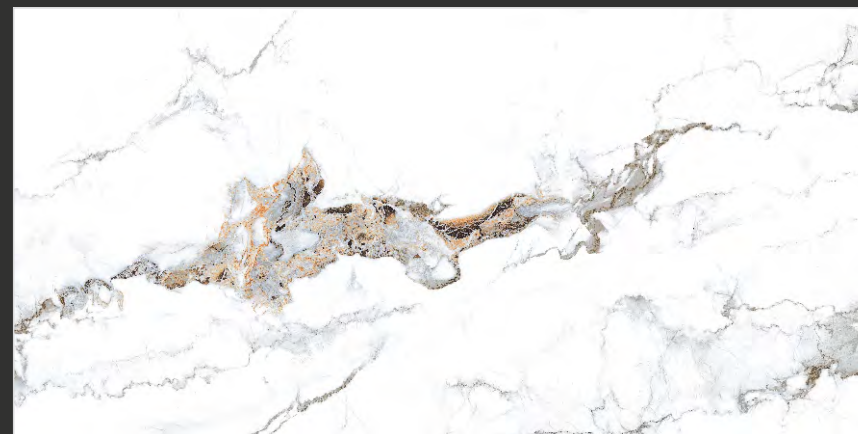

STATUARIO

— COLLECTION —

ARREZO NATURAL

SIZE:
**600x
1200MM**

FINISH:
GLOSSY

RANDOM:
04

360°
Scan for Virtual