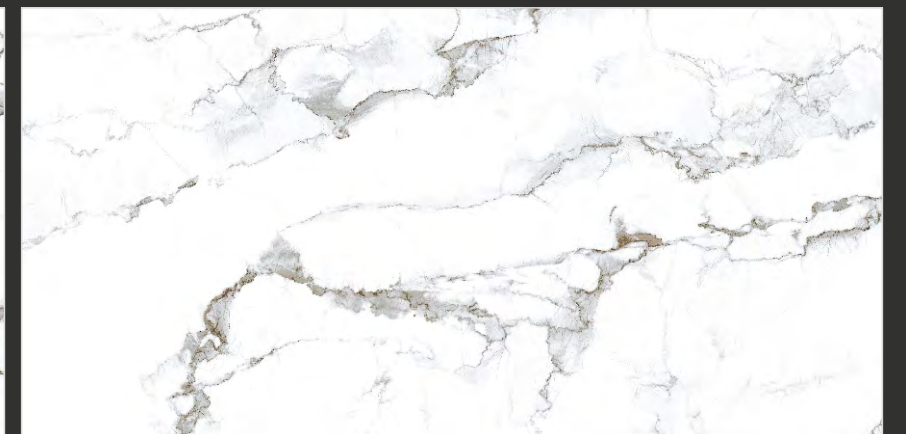

STATUARIO

— COLLECTION —

ARREZO NATURAL

SIZE:
**600x
1200MM**

FINISH:
GLOSSY

RANDOM:
04

360°
Scan for Virtual