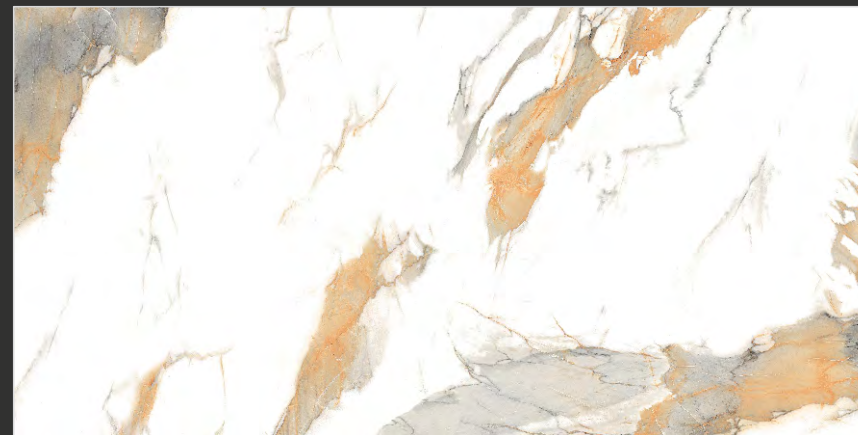

STATUARIO

— COLLECTION —

ROYAL GOLD

SIZE:
**600x
1200MM**

FINISH:
GLOSSY

RANDOM:
03

360°
Scan for Virtual