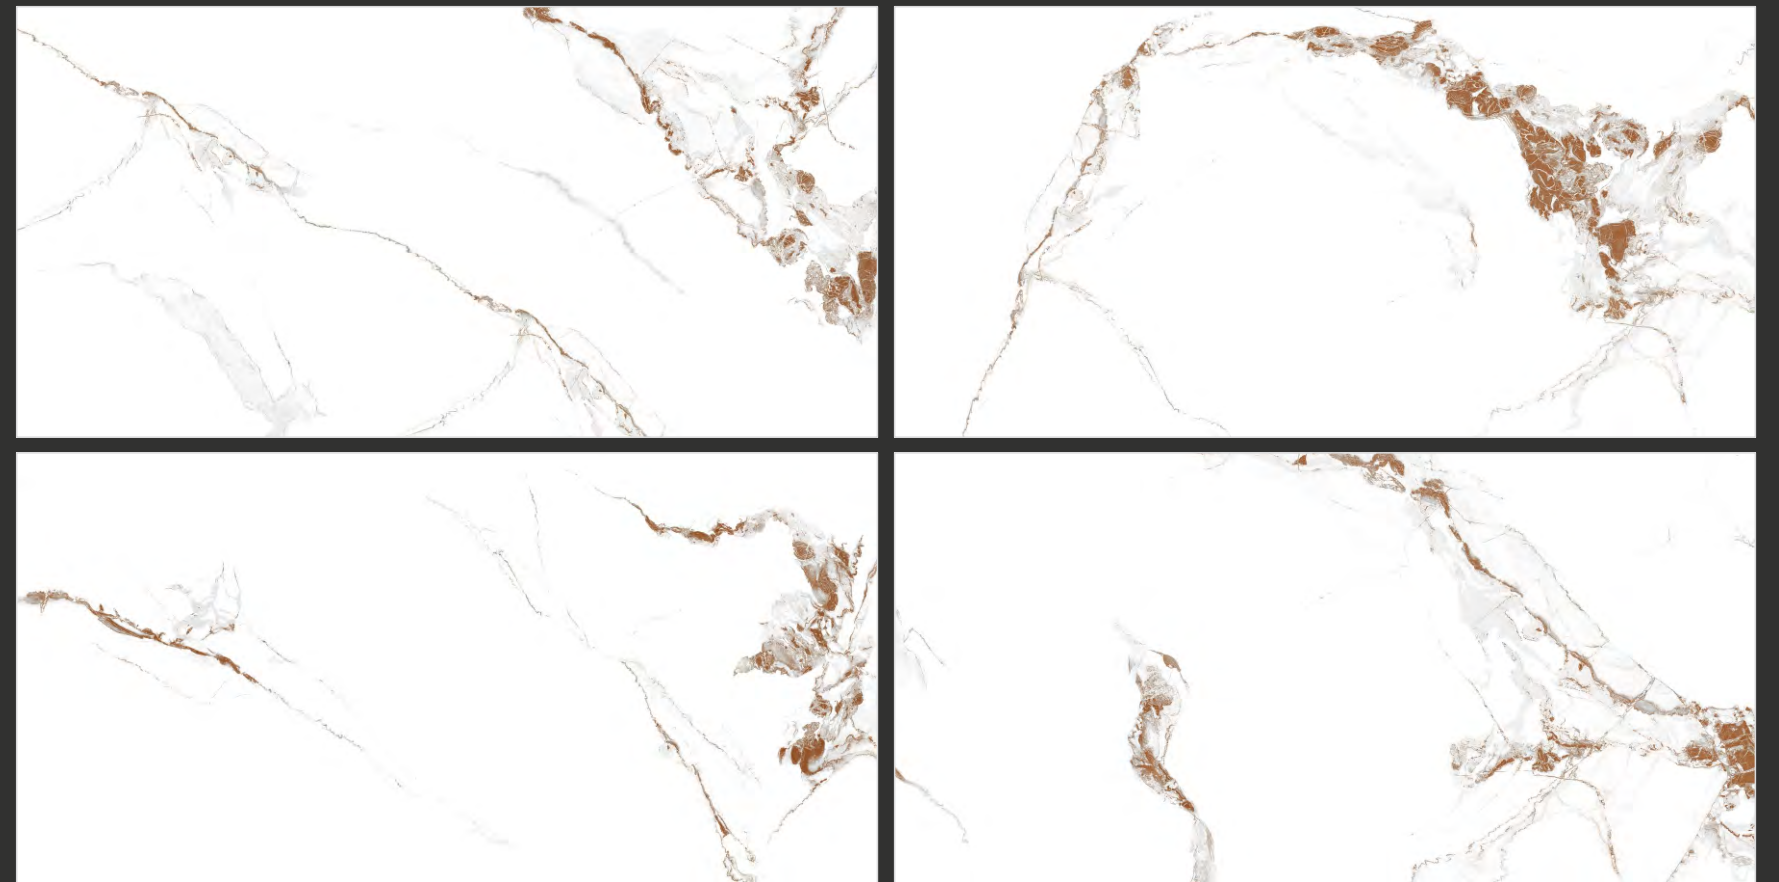

STATUARIO

— COLLECTION —

BEATRIX BROWN

SIZE:
**600x
1200MM**

FINISH:
GLOSSY

RANDOM:
08

360°
Scan for Virtual