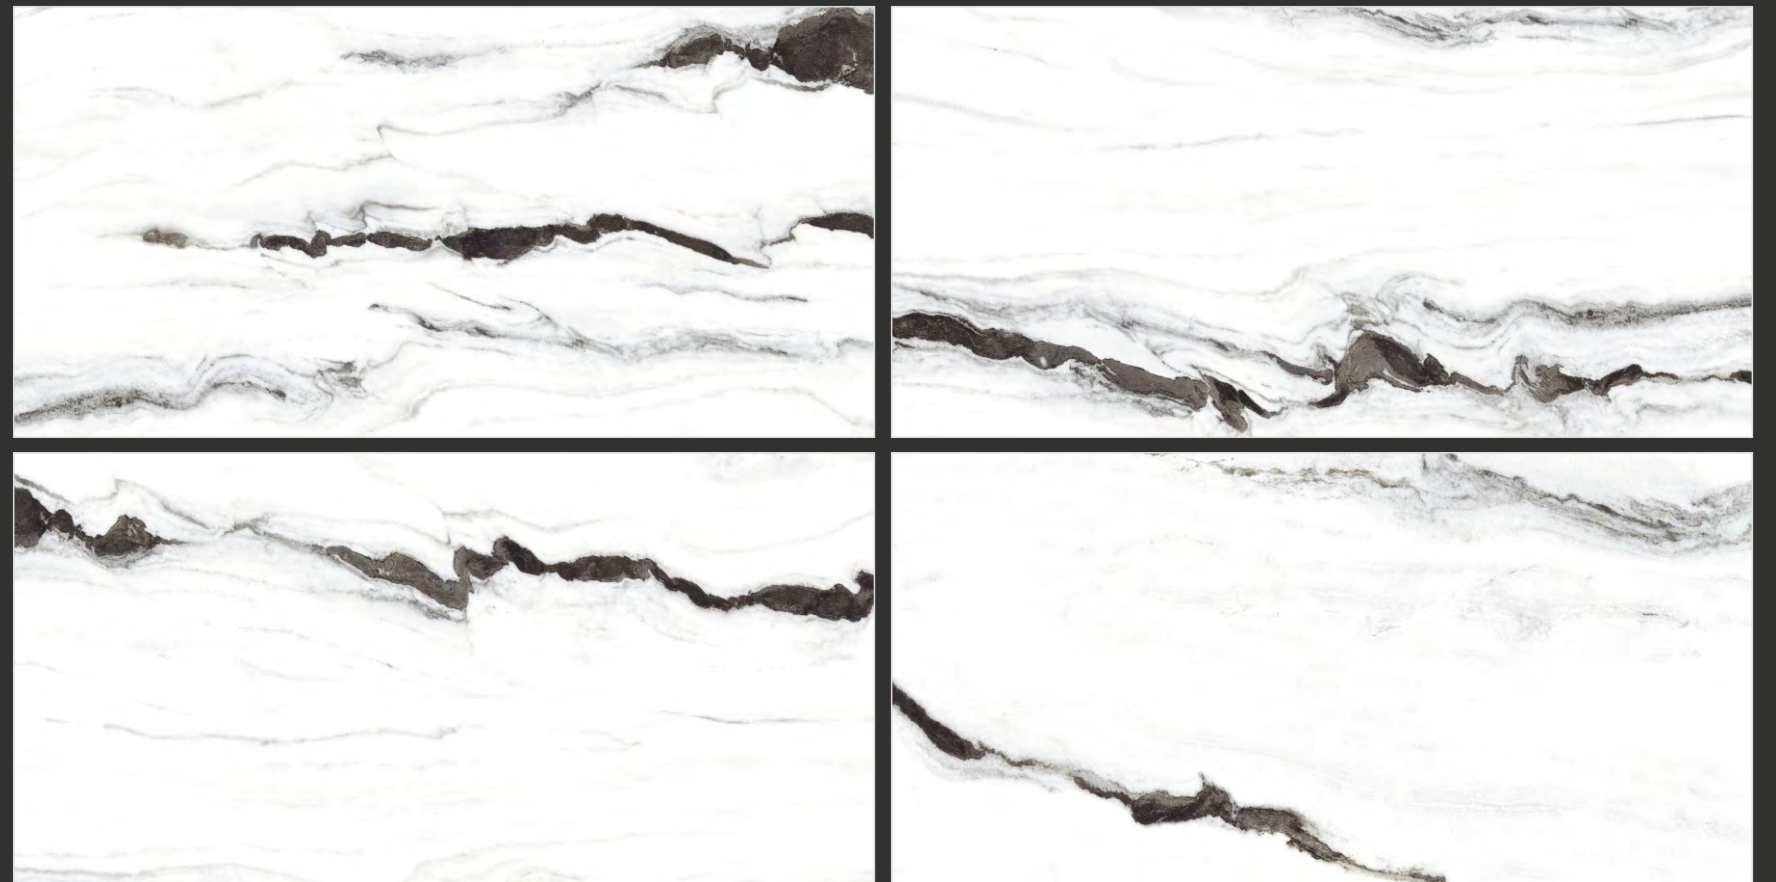

www.libertavitrified.com

[← BACK TO INDEX](#)