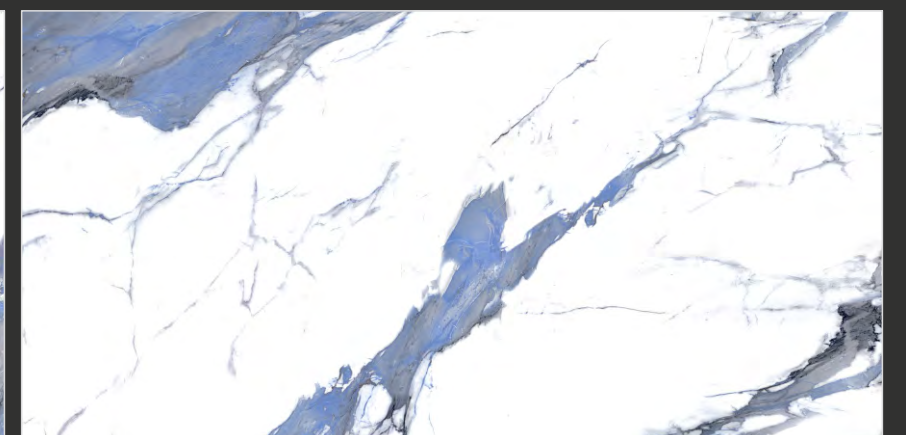

STATUARIO

— COLLECTION —

ROYAL BLUE

SIZE:
**600x
1200MM**

FINISH:
GLOSSY

RANDOM:
03

360°
Scan for Virtual

ROYAL BLUE