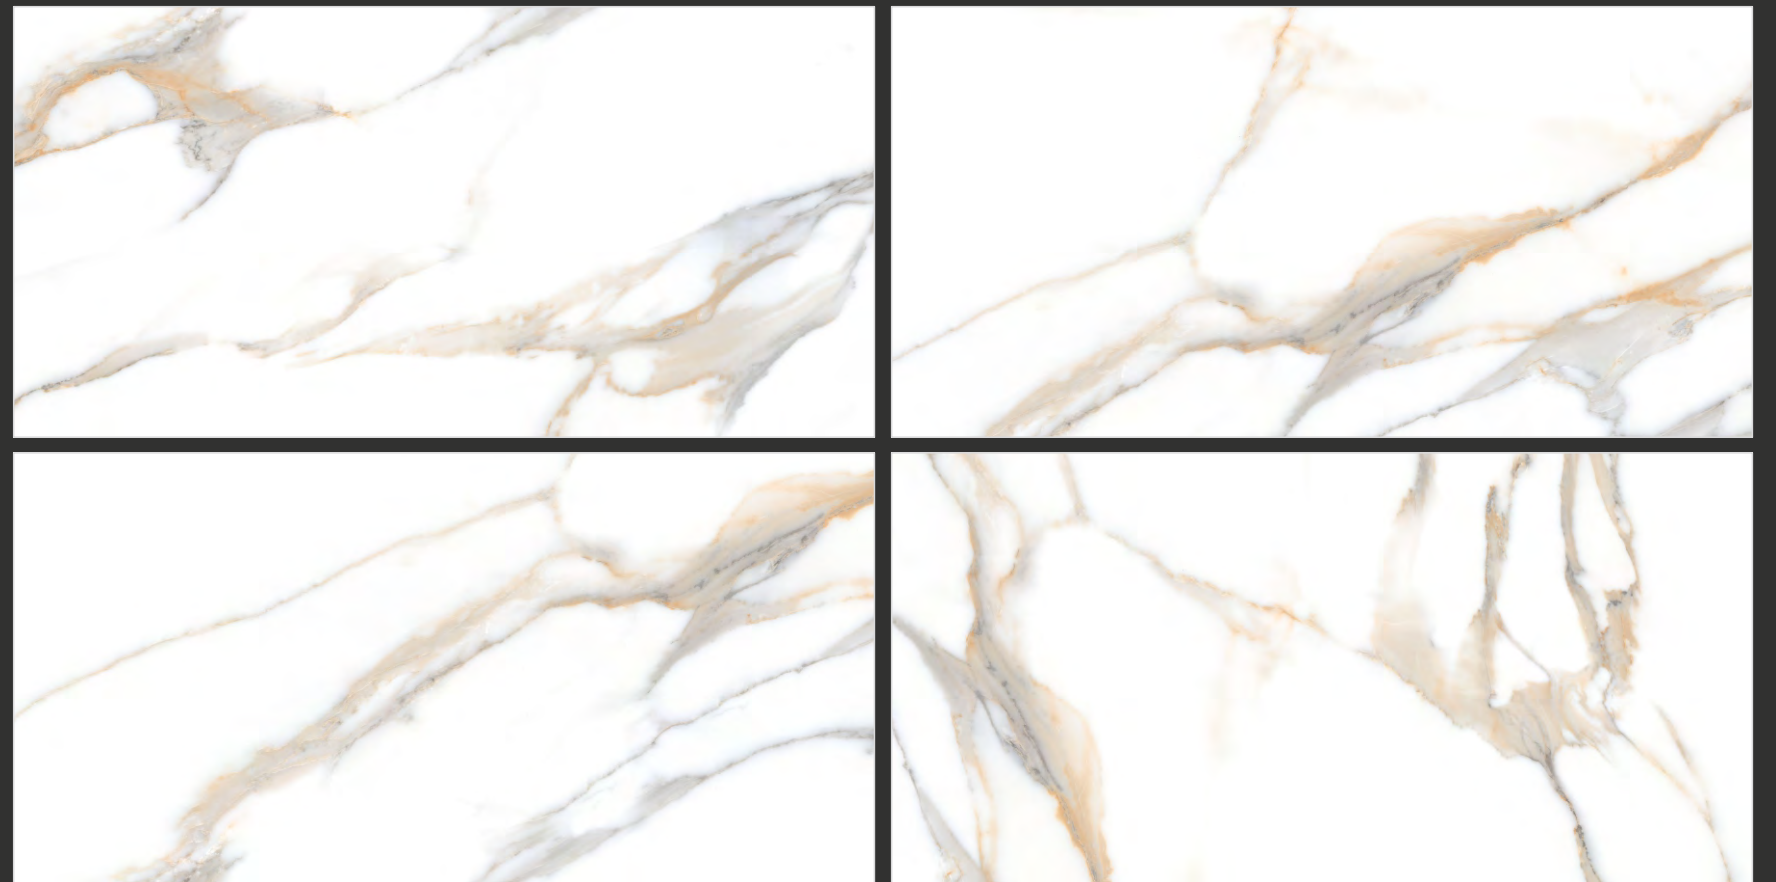

360°
Scan for Virtual

STATUARIO

— COLLECTION —

LINEAR GOLD

SIZE:
**600x
1200MM**

FINISH:
GLOSSY

RANDOM:
04

360°
Scan for Virtual