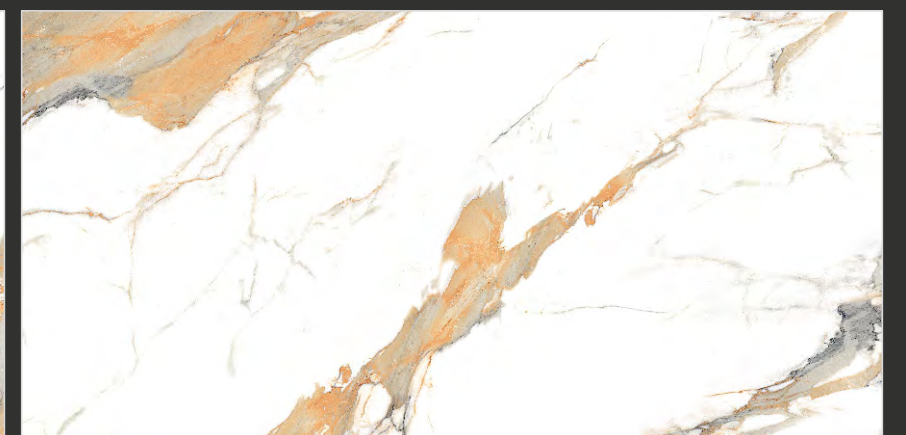

www.libertavitrified.com

STATUARIO

— COLLECTION —

ROYAL GOLD

SIZE:
**600x
1200MM**

FINISH:
GLOSSY

RANDOM:
03

360°
Scan for Virtual