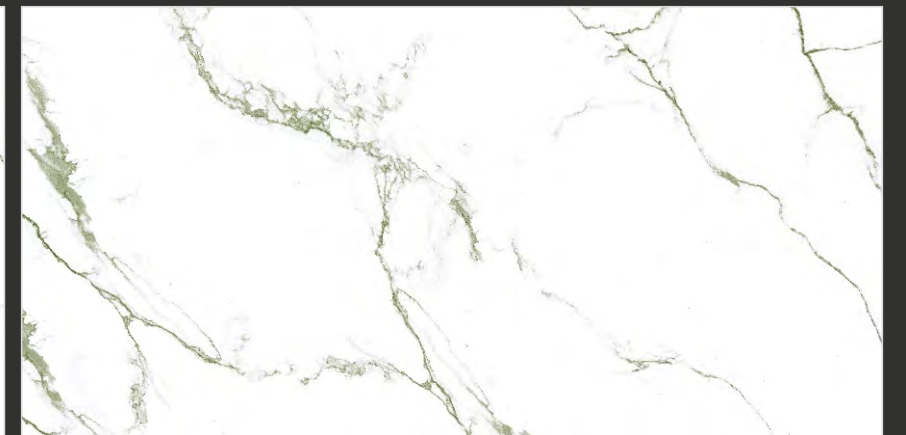

360°
Scan for Virtual

STATUARIO

— COLLECTION —

CALVIN STATUARIO

SIZE:
**600x
1200MM**

FINISH:
GLOSSY

RANDOM:
06

360°
Scan for Virtual