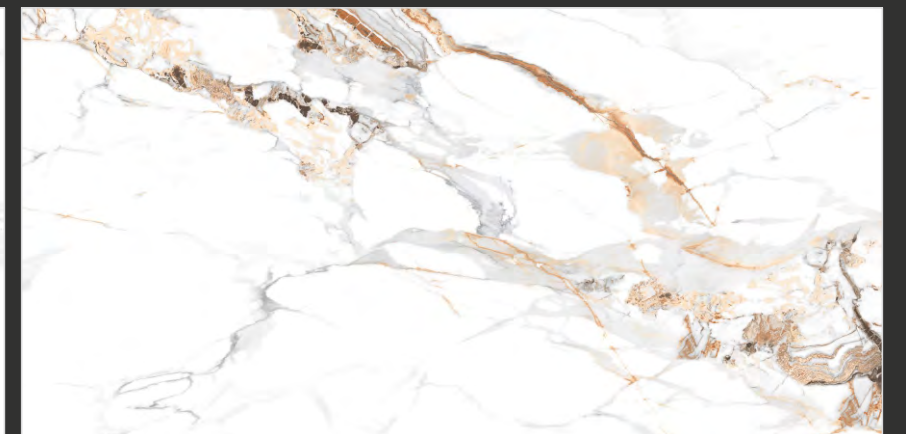

STATUARIO

— COLLECTION —

KINDER GOLD

SIZE:
**600x
1200MM**

FINISH:
GLOSSY

RANDOM:
04

360°
Scan for Virtual