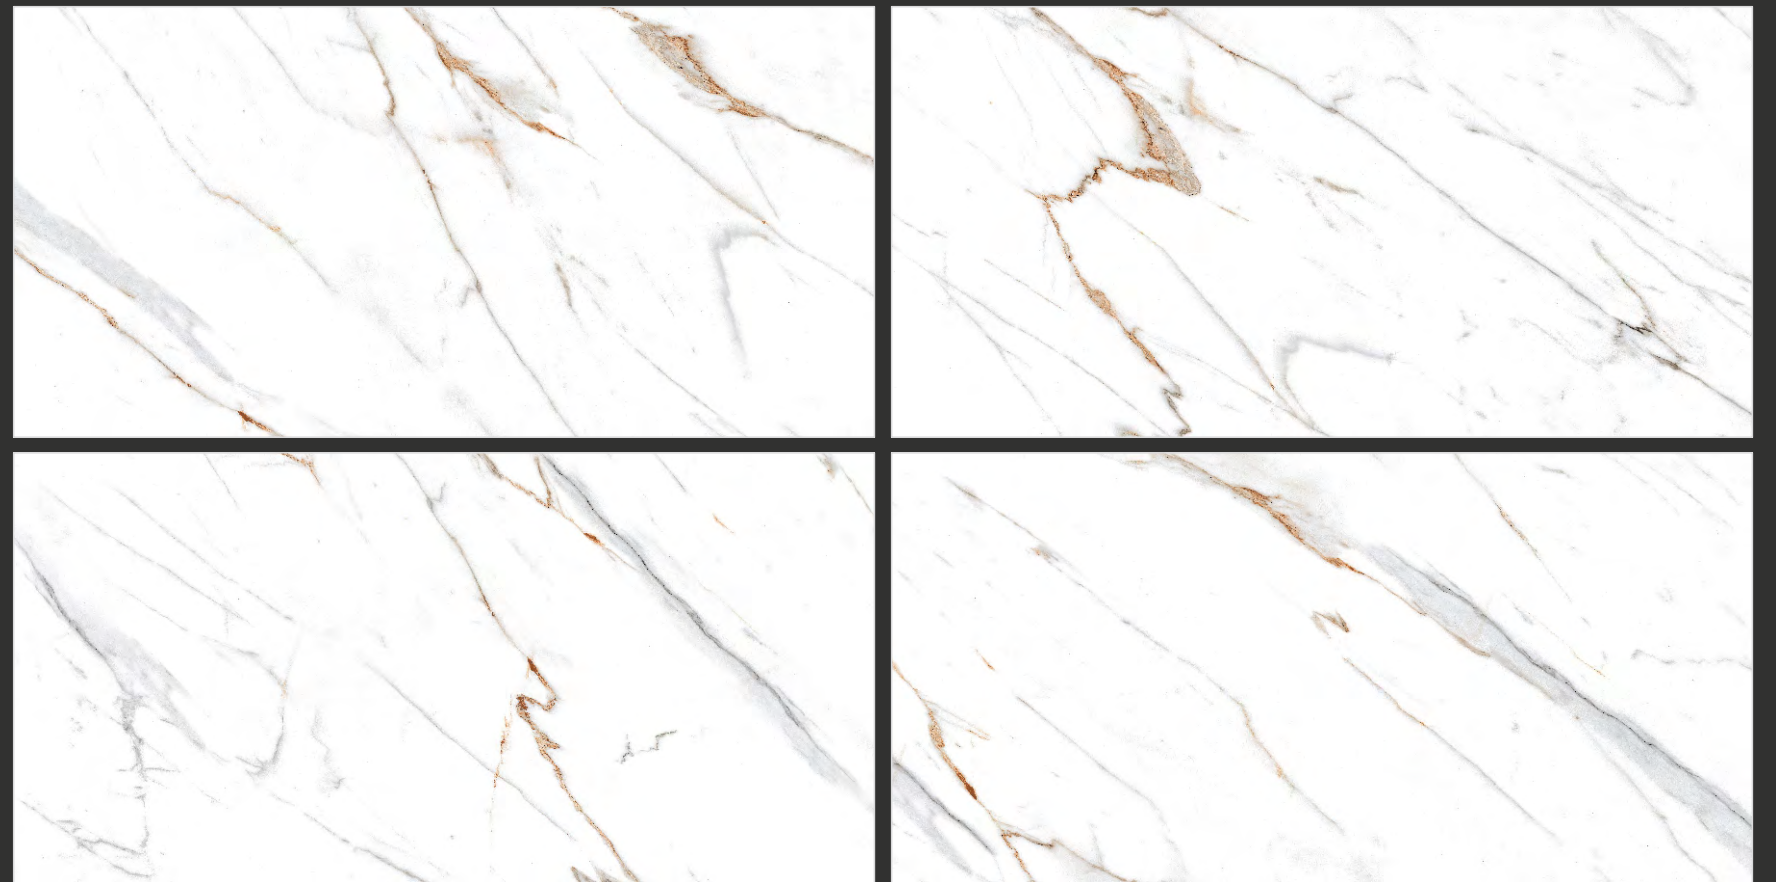

STATUARIO

— COLLECTION —

ZECOL STATUARIO

SIZE:
**600x
1200MM**

FINISH:
GLOSSY

RANDOM:
04

360°
Scan for Virtual

LIBERTA[®]
CRAFTING ELEGANCE