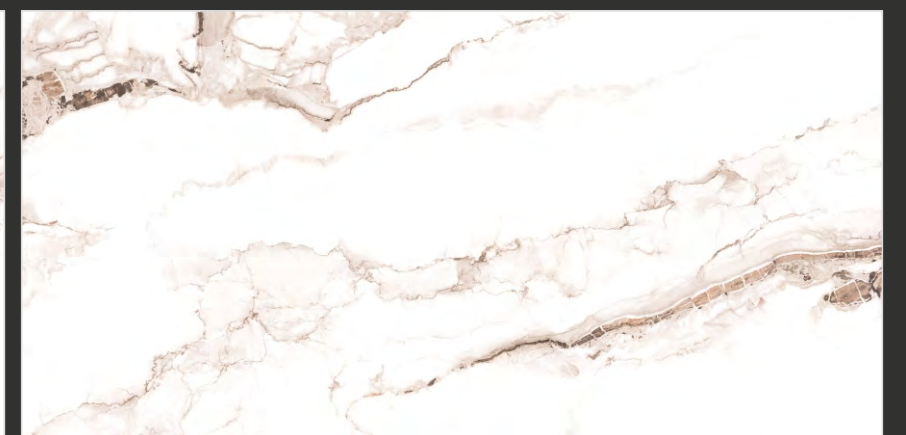

STATUARIO

— COLLECTION —

ISLAND BROWN

SIZE:
**600x
1200MM**

FINISH:
GLOSSY

RANDOM:
04

360°
Scan for Virtual