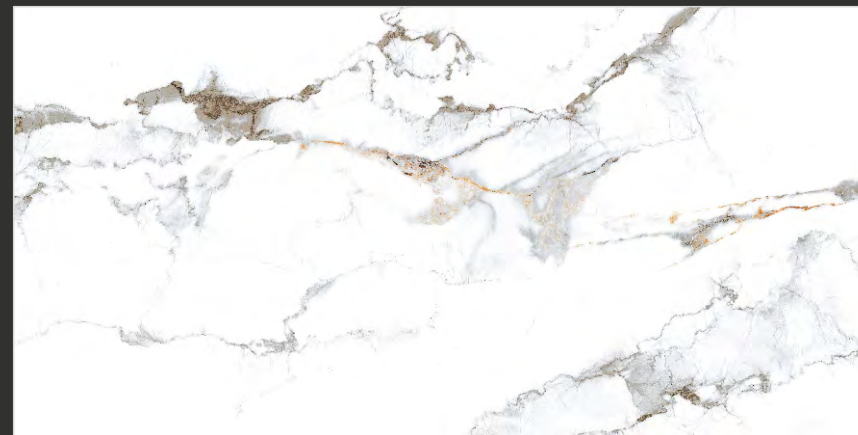

— COLLECTION —

ARREZO NATURAL

SIZE:
**600x
1200MM**

FINISH:
GLOSSY

RANDOM:
04

360°
Scan for Virtual

ARREZO NATURAL

www.libertavitrified.com